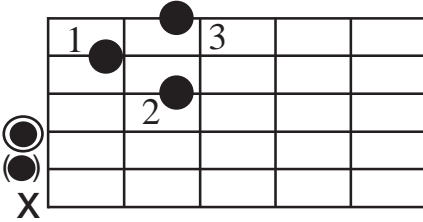

# First Full Chords

guitar getaways

C Major

C Dominant 7

C Minor

A Major

A Dominant 7

A Minor

D Minor

F Major

F Dominant 7

F Minor

B Dominant 7

Key:

- = Optional
- ⊙ = Root note
- = Open String
- X = Do Not Play
- 2 = Finger
- ( = Barre
- II = Position