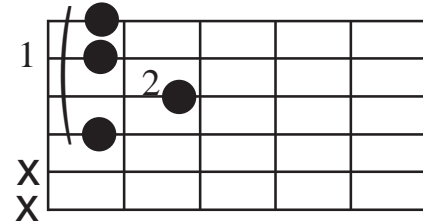

# First Full Chords

guitar getaways

C Major

C Dominant 7

C Minor

A Major

A Dominant 7

A Minor

D Minor

F Major

F Dominant 7

F Minor

B Dominant 7

Key:

- = Optional
- ⊙ = Root note
- = Open String
- X = Do Not Play
- 2 = Finger
- ( = Barre
- II = Position