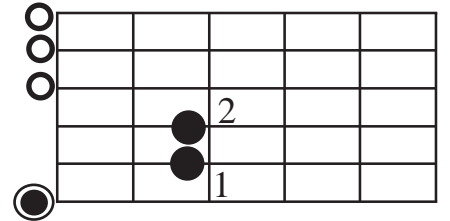

First Full Chords

guitar getaways

E Minor

Key:

- = Optional
- ⊙ = Root note
- = Open String
- X = Do Not Play
- 2 = Finger
- (= Barre
- II = Position