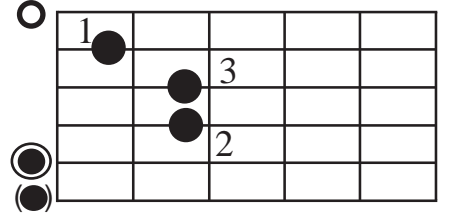

# First Full Chords

guitar getaways

C Major

C Dominant 7

C Minor

A Major

A Dominant 7

A Minor

D Minor

F Major

F Dominant 7

F Minor

B Dominant 7

Key:

- = Optional
- ⊙ = Root note
- = Open String
- X = Do Not Play
- 2 = Finger
- ( = Barre
- II = Position