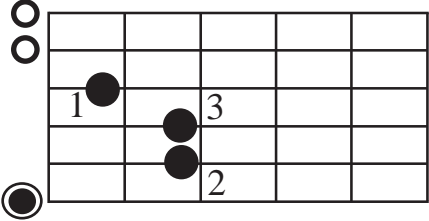

First Full Chords

guitar getaways

E Major

Key:

- = Optional
- ⊙ = Root note
- = Open String
- X = Do Not Play
- 2 = Finger
- (= Barre
- II = Position