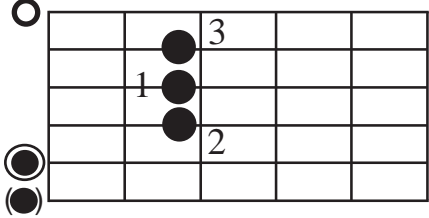

# First Full Chords

guitar getaways

C Major

C Dominant 7

C Minor

A Major

A Dominant 7

A Minor

D Minor

F Major

F Dominant 7

F Minor

B Dominant 7

Key:

- = Optional
- ⊙ = Root note
- = Open String
- X = Do Not Play
- 2 = Finger
- ( = Barre
- II = Position